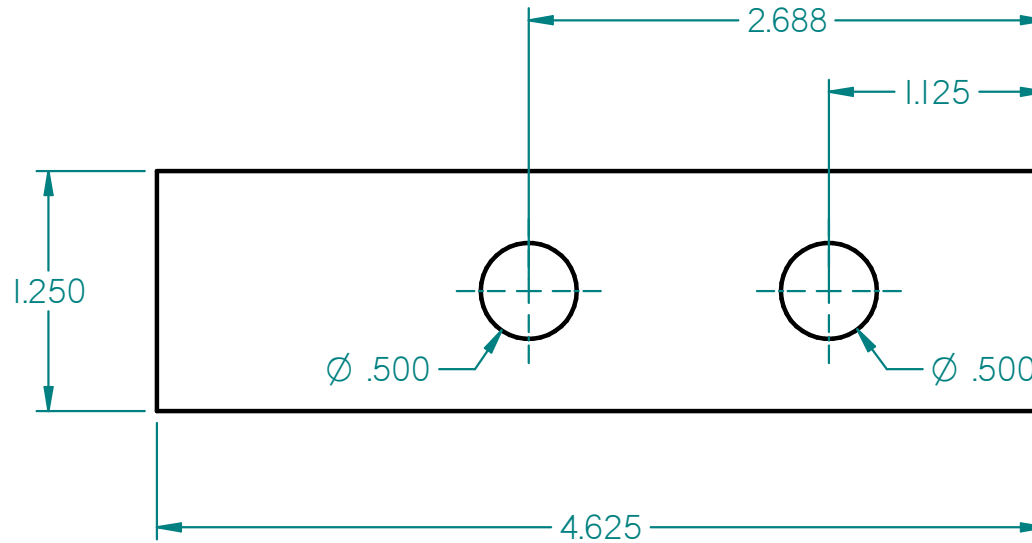

# Bracket: B

	NAME	DATE		
DRAWN	mklotz70	02/18/13	<i>BLUEHANDSINC.COM</i>	
			RX-7 Auto/Manual Conversion Brackets	
UNLESS OTHERWISE SPECIFIED DIMENSIONS ARE IN INCHES			SIZE A	REV A
Material: .25" Mild Steel			Welded Brackets	
			SCALE: 1:1	SHEET 3 OF 3